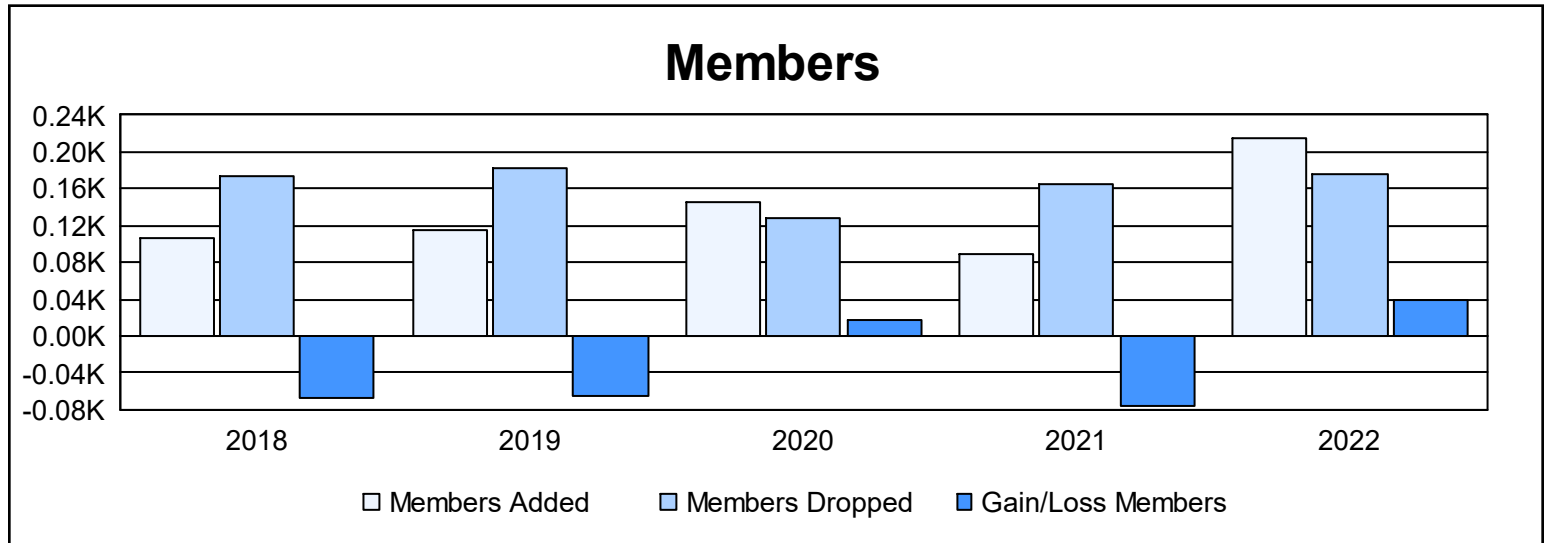

Year	New Clubs	Dropped Clubs	Gain/ Loss Clubs	New Members	Charter Members	Reinstate Members	Transfer Members	Total Member Added	Total Members Dropped	Gain/ Loss Members
2017-2018	0	0	0	97	2	0	7	106	174	-68
2018-2019	0	3	-3	106	0	5	5	116	182	-66
2019-2020	1	1	0	111	25	4	6	146	128	18
2020-2021	0	2	-2	82	2	4	2	90	166	-76
2021-2022	0	2	-2	175	2	32	5	214	176	38
<b>Average</b>	<b>0</b>	<b>2</b>	<b>-1</b>	<b>114</b>	<b>6</b>	<b>9</b>	<b>5</b>	<b>134</b>	<b>165</b>	<b>-31</b>

### Membership Composition June 2022 Cumulative