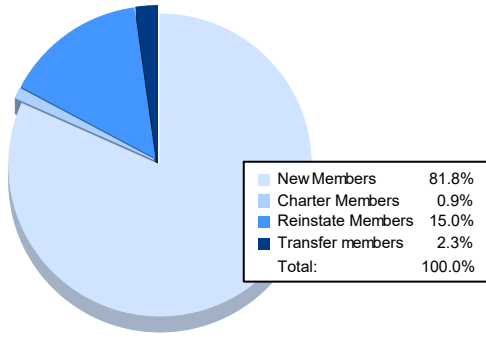

Year	New Clubs	Dropped Clubs	Gain/ Loss Clubs	New Members	Charter Members	Reinstate Members	Transfer Members	Total Member Added	Total Members Dropped	Gain/ Loss Members
2017-2018	0	0	0	97	2	0	7	106	174	-68
2018-2019	0	3	-3	106	0	5	5	116	182	-66
2019-2020	1	1	0	111	25	4	6	146	128	18
2020-2021	0	2	-2	82	2	4	2	90	166	-76
2021-2022	0	2	-2	175	2	32	5	214	176	38
<b>Average</b>	<b>0</b>	<b>2</b>	<b>-1</b>	<b>114</b>	<b>6</b>	<b>9</b>	<b>5</b>	<b>134</b>	<b>165</b>	<b>-31</b>

### Membership Composition June 2022 Cumulative