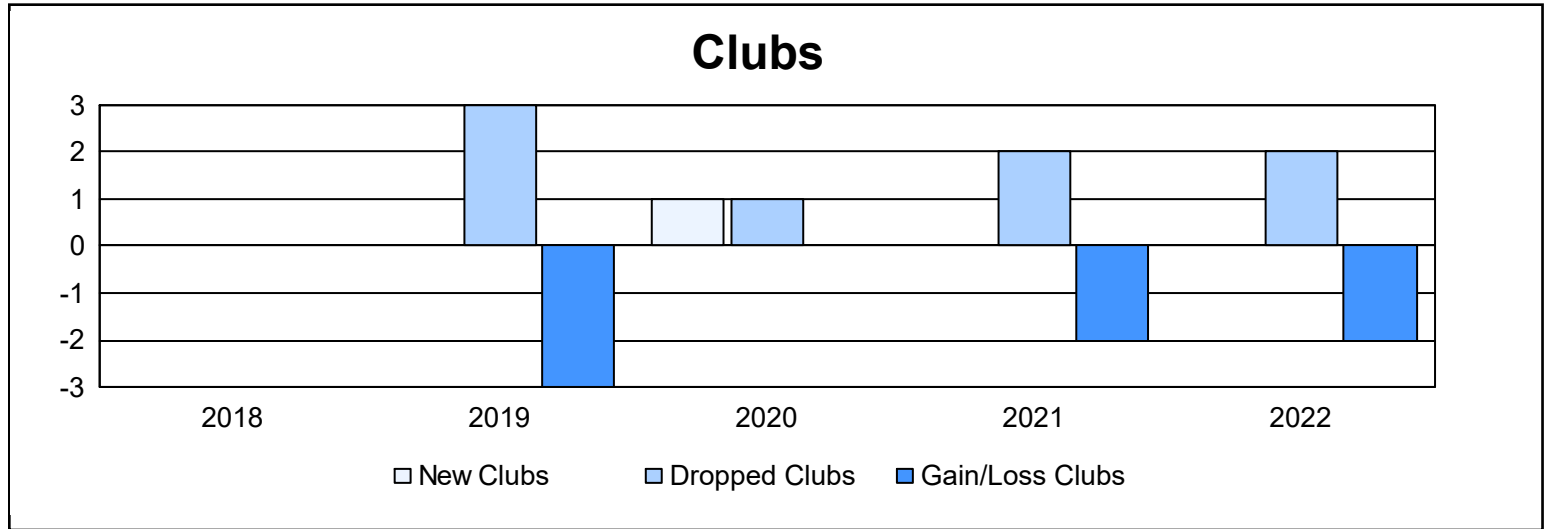

Year	New Clubs	Dropped Clubs	Gain/ Loss Clubs	New Members	Charter Members	Reinstate Members	Transfer Members	Total Member Added	Total Members Dropped	Gain/ Loss Members
2017-2018	0	0	0	97	2	0	7	106	174	-68
2018-2019	0	3	-3	106	0	5	5	116	182	-66
2019-2020	1	1	0	111	25	4	6	146	128	18
2020-2021	0	2	-2	82	2	4	2	90	166	-76
2021-2022	0	2	-2	175	2	32	5	214	176	38
<b>Average</b>	<b>0</b>	<b>2</b>	<b>-1</b>	<b>114</b>	<b>6</b>	<b>9</b>	<b>5</b>	<b>134</b>	<b>165</b>	<b>-31</b>

### Membership Composition June 2022 Cumulative